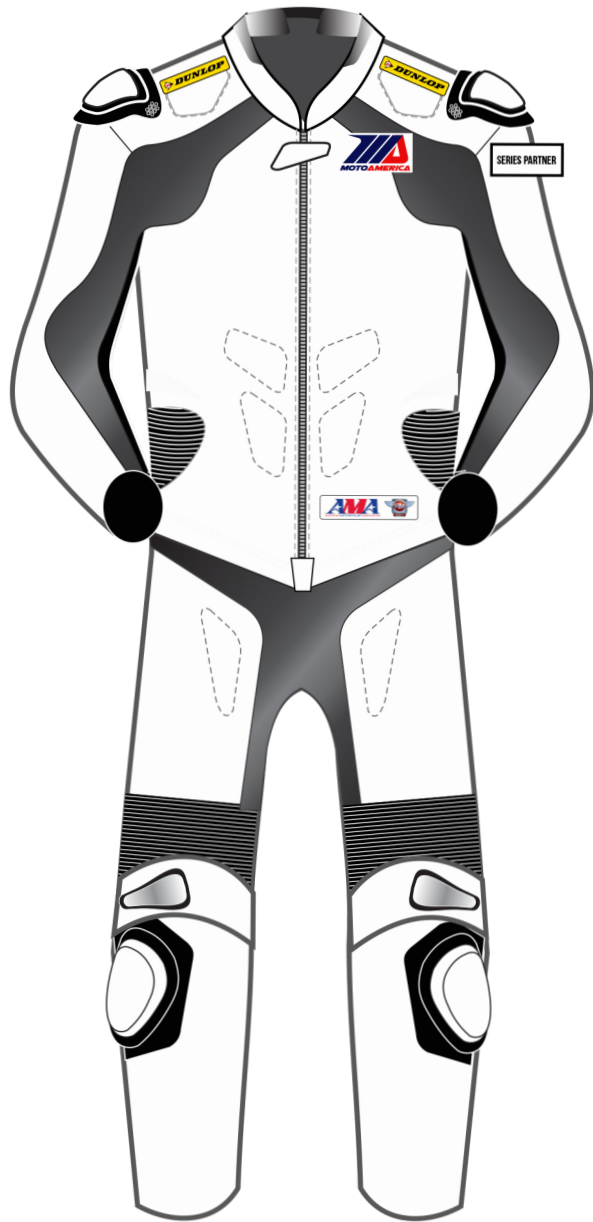

2021 SEASON

**COMPETITOR BULLETIN 01-2021
RIDER SUIT AND CREW SHIRT REQUIREMENTS**

RIDER SUIT

SERIES PARTNER: 4.5" X 1.7"

MOTOAMERICA: 4" X 2"

DUNLOP (FRONT) :4.82" X 1"

DUNLOP (REAR): 10" X 2.03"

AMA/FIMNA: 5" X 1.22"

*The series partner requirements will be released if required.
All teams must leave this space available.

TEAM SHIRT

LOGOS ARE REQUIRED FOR COMPETITION

- + Series Partner*: 4.5" x 1.75"
- + MotoAmerica Series Logo 4" x 2"
- + Dunlop (Front): 4.82" x 1"