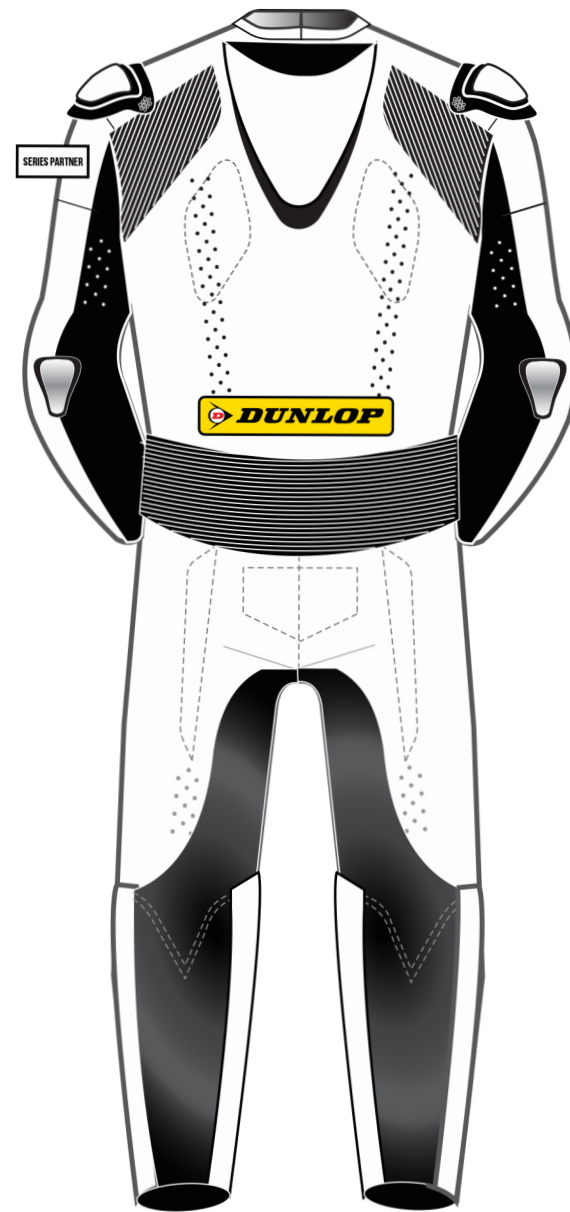

2021 SEASON

**COMPETITOR BULLETIN 01-2021
RIDER SUIT AND CREW SHIRT REQUIREMENTS**

RIDER SUIT

SERIES PARTNER: 4.5" X 1.7"

MOTOAMERICA: 4" X 2"

DUNLOP (FRONT) :4.82" X 1"

DUNLOP (REAR): 10" X 2.03"

AMA/FIMNA: 5" X 1.22"

*The series partner requirements will be released if required.
All teams must leave this space available.

TEAM SHIRT

LOGOS ARE REQUIRED FOR COMPETITION

- + Series Partner*: 4.5" x 1.75"
- + MotoAmerica Series Logo 4" x 2"
- + Dunlop (Front): 4.82" x 1"