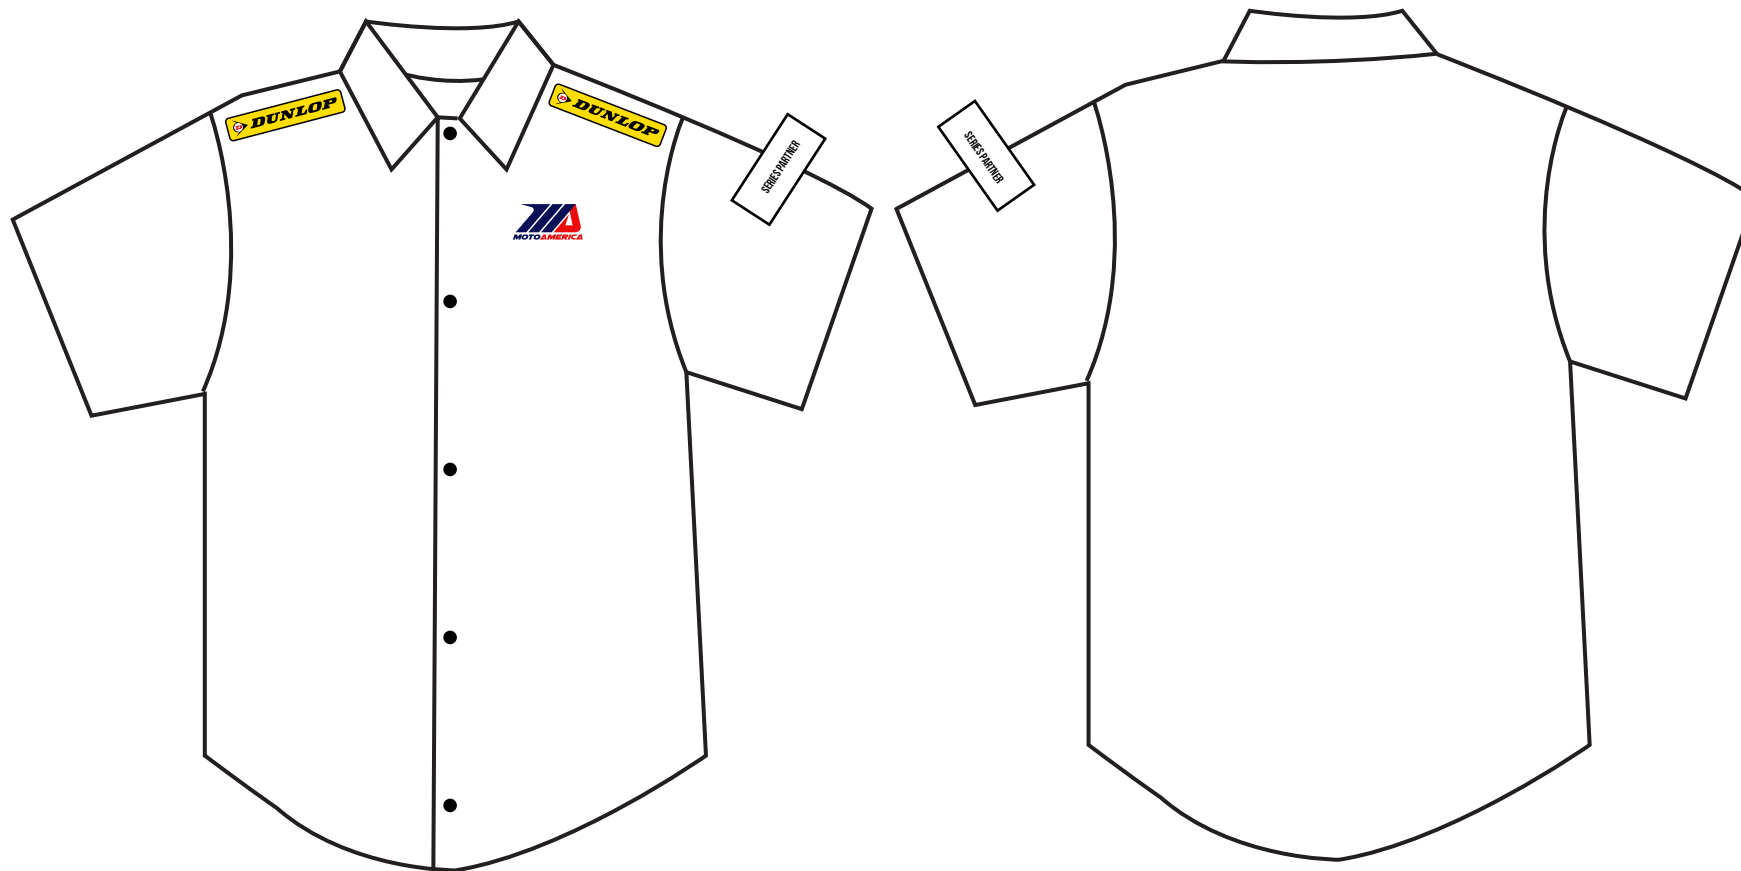

2021 SEASON

**COMPETITOR BULLETIN 01-2021
RIDER SUIT AND CREW SHIRT REQUIREMENTS**

RIDER SUIT

SERIES PARTNER: 4.5" X 1.7"

MOTOAMERICA: 4" X 2"

DUNLOP (FRONT) :4.82" X 1"

DUNLOP (REAR): 10" X 2.03"

AMA/FIMNA: 5" X 1.22"

*The series partner requirements will be released if required.
All teams must leave this space available.

TEAM SHIRT

LOGOS ARE REQUIRED FOR COMPETITION

- + Series Partner*: 4.5" x 1.75"
- + MotoAmerica Series Logo 4" x 2"
- + Dunlop (Front): 4.82" x 1"